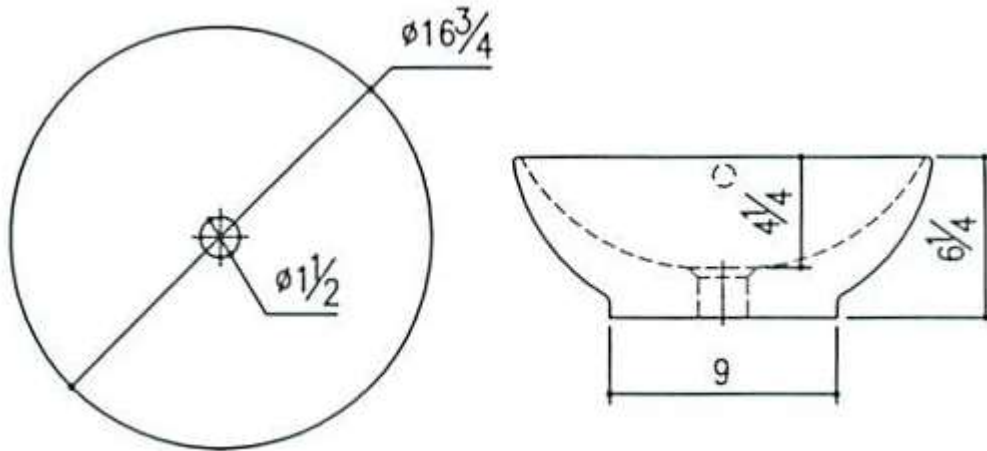

LAVATORY
LV1053CE2

Description

- Ceramic Lav
- With overflow

Codes/Standards Applicable

Specified model meets or exceeds the following:

- ASME A112.19.2

Colors/Finishes

- Glossy

LAVATORY
LV1053CE2

Product Diagram