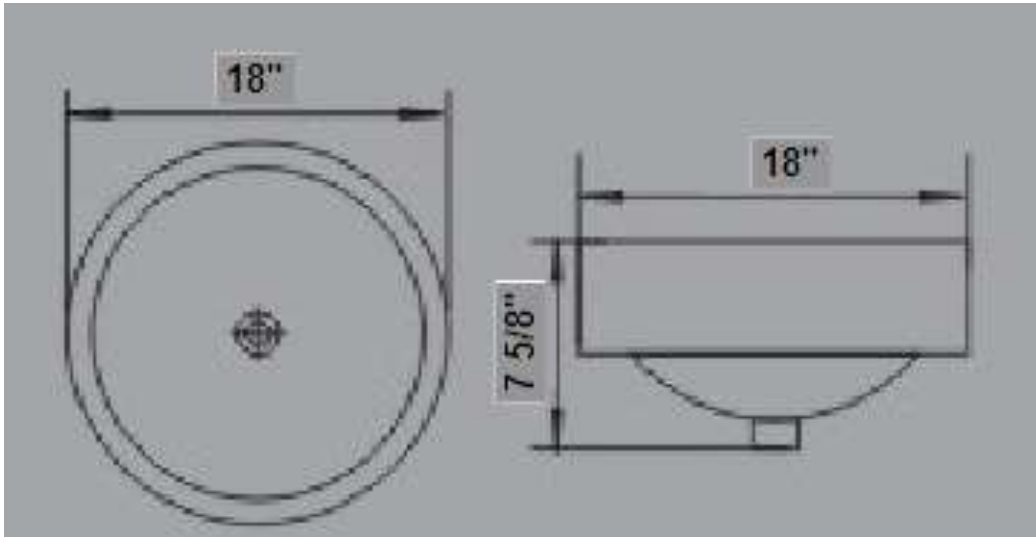

LAVATORY
LV1036CE2

Description

- Ceramic
- 18" x 18"

Codes/Standards Applicable

Specified model meets or exceeds the following:

- ASME A112.19.2

Colors/Finishes

- Ceramic
- White

LAVATORY
LV1036CE2

Product Diagram