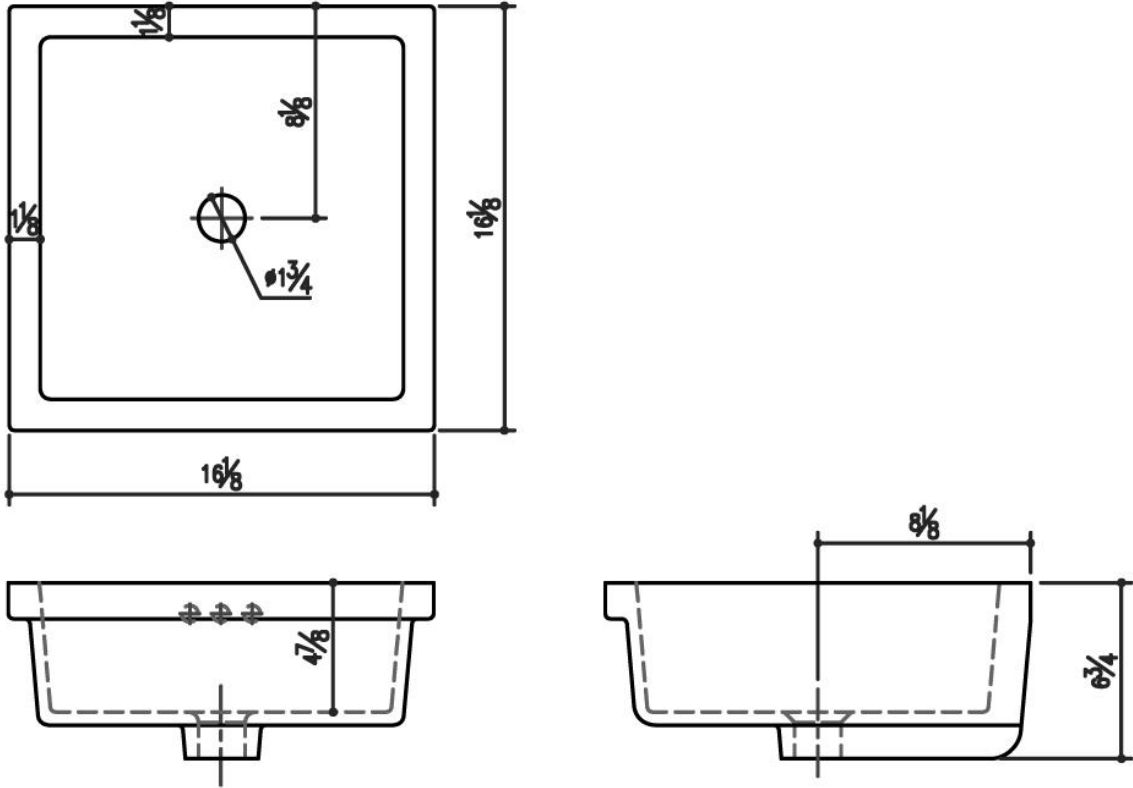

**LAVATORY**  
LV1007CE12

**Description**

- Ceramic
- 16 1/8" x 16 1/8"

**Codes/Standards Applicable**

Specified model meets or exceeds the following:

- ASME A112.19.2

**Colors/Finishes**

- White

**LAVATORY**  
LV1007CE12

**Product Diagram**