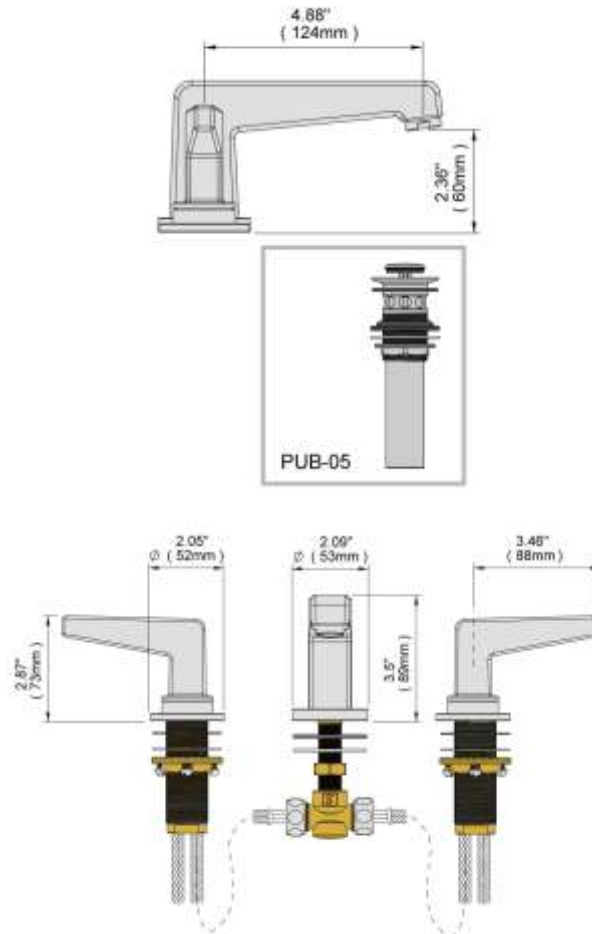

LAVATORY FAUCET

LF1211BR2-4PC

Description

- Brass Material
- Pop-up drain

Codes/Standards Applicable

Specified model meets or exceeds the following:

- ASME A112.18.1
- ADA Compliant
- 1.5 GPM at 60 PSI

Colors/Finishes

- Polished Chrome
- Brushed Chrome
- Polished Nickel
- Satin Nickel

Lavatory Faucet Series

LAVATORY FAUCET LF1211BR2-4PC

PRODUCT DIAGRAM