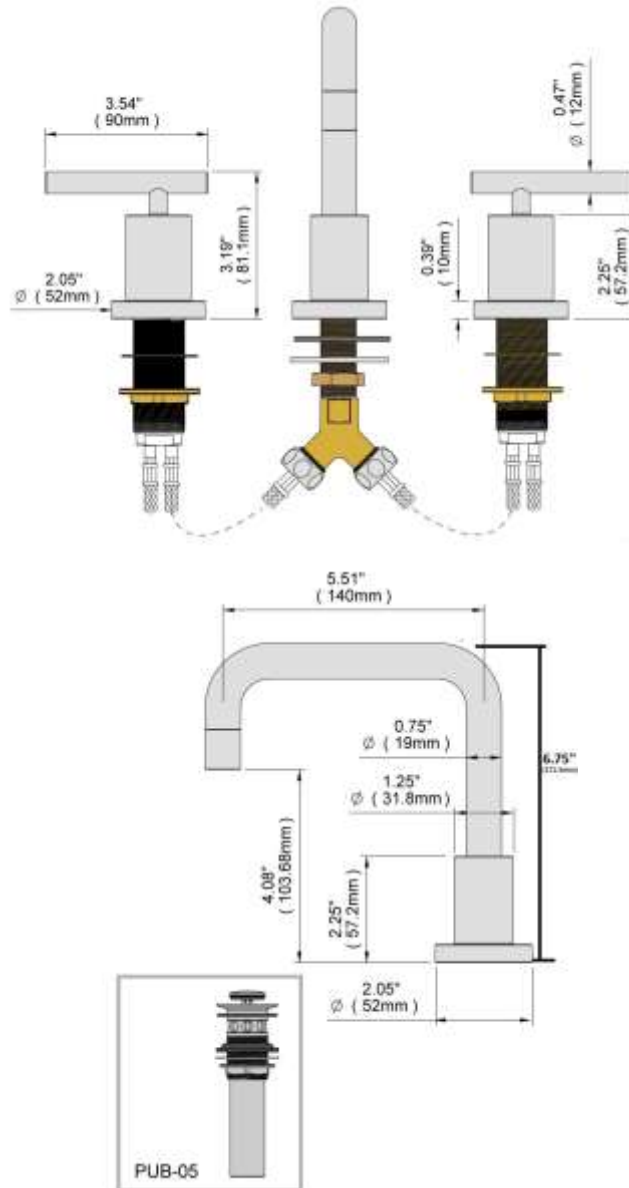

LAVATORY FAUCET

LF1180BR2-4PC

Description

- Brass Material
- Wide spread lever handles
- Without pull rod on back of faucet

Codes/Standards Applicable

Specified model meets or exceeds the following:

- ASME A112.18.1
- ADA Compliant
- 1.5 GPM at 60 PSI

Colors/Finishes

- Polished Chrome
- Brushed Chrome
- Polished Nickel
- Satin Nickel

Lavatory Faucet Series

LAVATORY FAUCET LF1180BR2-4PC

PRODUCT DIAGRAM