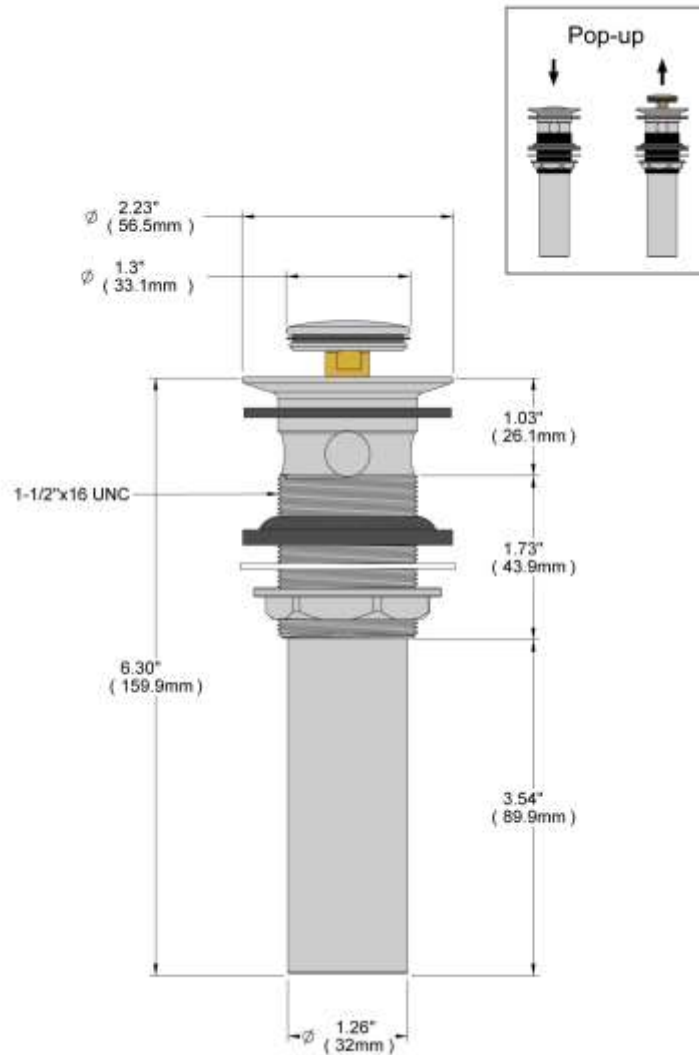

POP UP DRAIN FOR LAVATORY
LDW1000BR21PC

Description

- Brass

Codes/Standards

N/A

Colors/Finishes

- Polished Chrome
- Brushed Chrome
- Polished Nickel
- Satin Nickel

POP UP DRAIN FOR LAVATORY
LDW1000BR21PC

Product Diagram