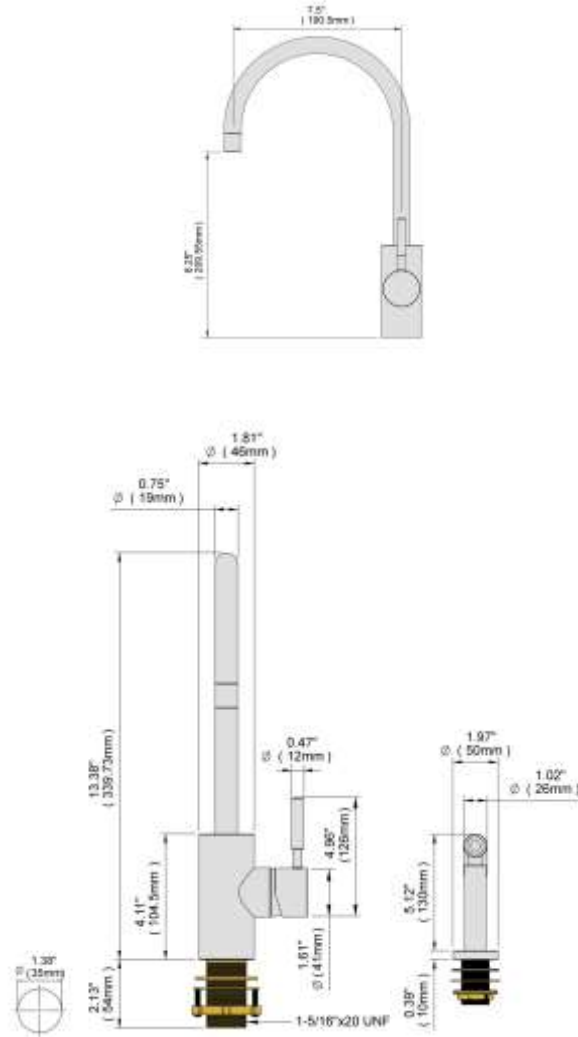

**KITCHEN FAUCET**  
KF1074BR2PC

**Description**

- Brass Material
- Single Lever Handle
- Side sprayer

**Codes/Standards Applicable**

Specified model meets or exceeds the following:

- ASME A112.18.1
- 2.2 GPM at 60 PSI
- Available with flow restrictor
- 2.0, 1.8 and 1.5 GPM available upon request
- ADA Compliant

**Colors/Finishes**

- Polished Chrome
- Brushed Chrome
- Polished Nickel
- Satin Nickel

**KITCHEN FAUCET**  
KF1074BR2PC

**Product Diagram**