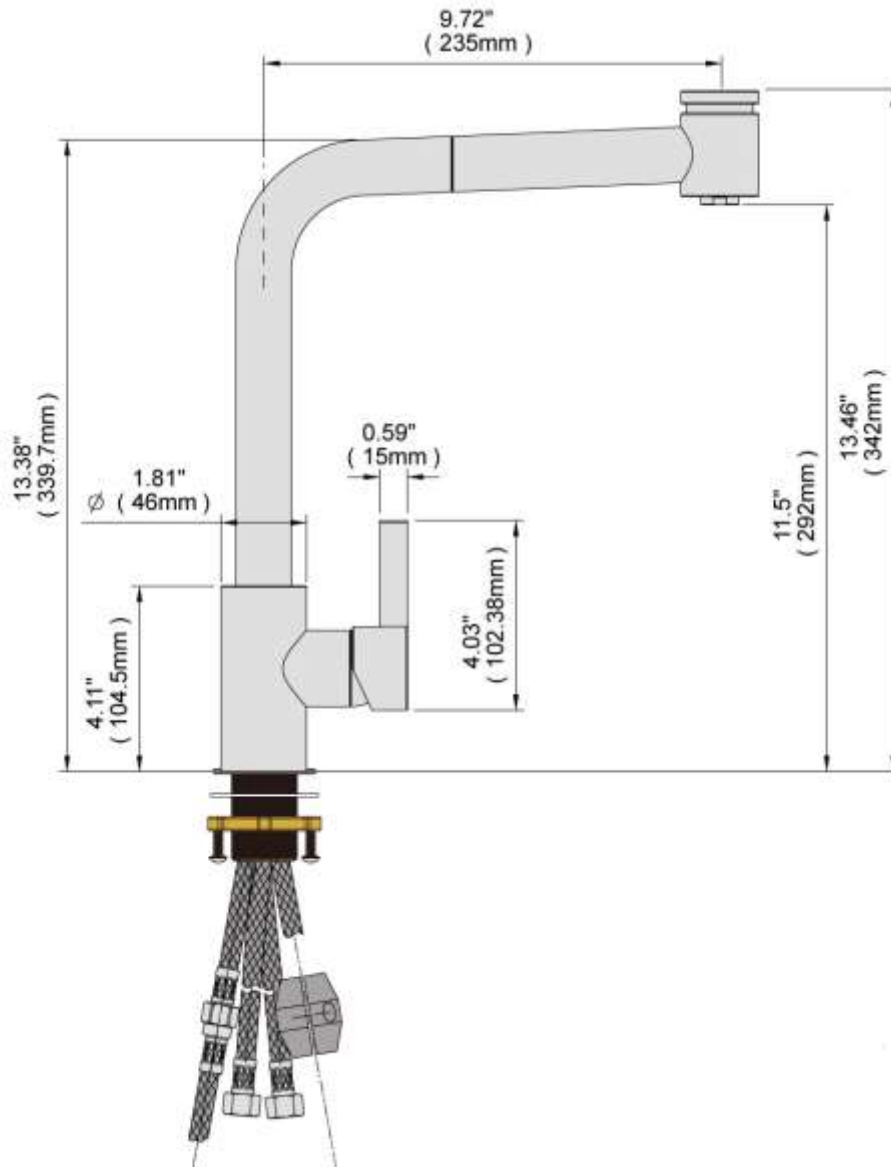

KITCHEN FAUCET
KF1071BR2PC

Description

- Brass Material
- Single lever handle

Codes/Standards Applicable Specified
model meets or exceeds the following:

- ASME A112.18.1
- 2.2 GPM at 60 PSI
- ADA Compliant

Colors/Finishes

- Polished Chrome
- Brushed Chrome
- Polished Nickel
- Satin Nickel

KITCHEN FAUCET
KF1071BR2PC

Product Diagram