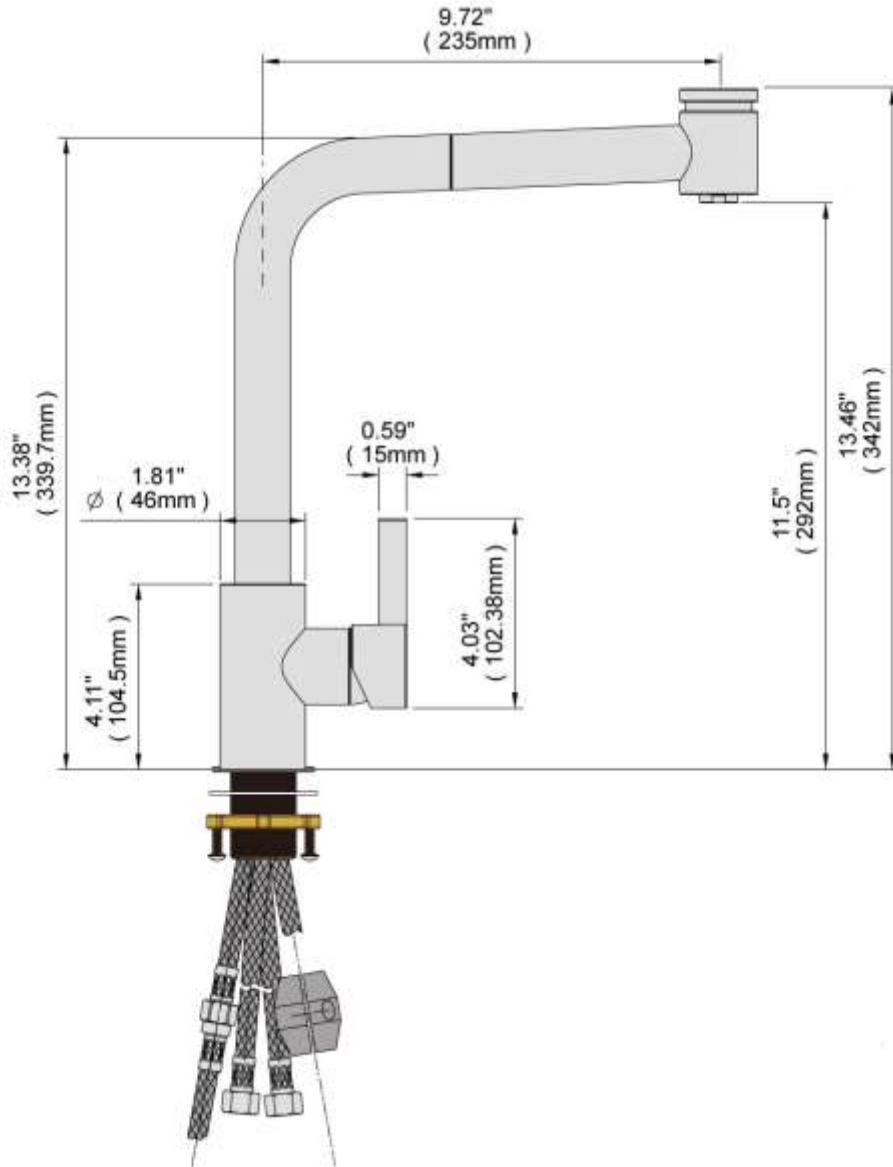

KITCHEN FAUCET
KF1071BR2PC

Product Diagram