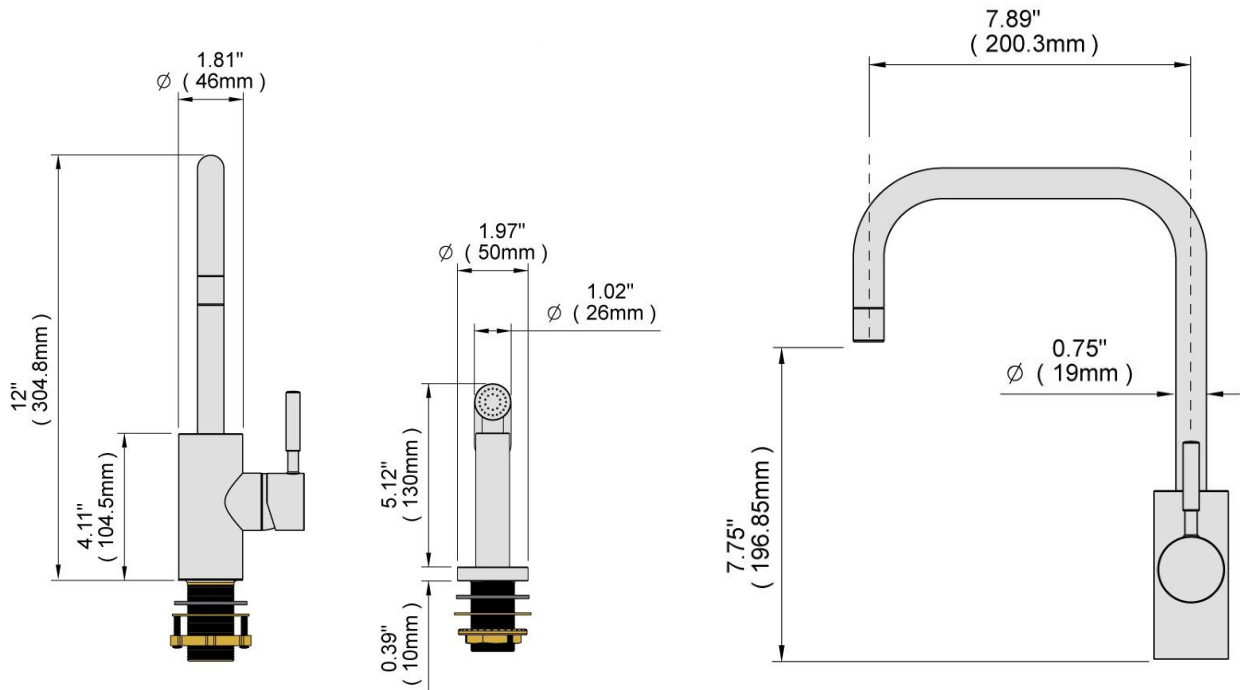

KITCHEN FAUCET
KF1064BR2-10PC

Description

- Brass Material
- Single Lever Handle
- Brass side spray

Codes/Standards Applicable

Specified model meets or exceeds the following:

- ASME A112.18.1
- 2.2 GPM at 60 PSI

Colors/Finishes

- Polished Chrome
- Brushed Chrome
- Polished Nickel
- Satin Nickel

KITCHEN FAUCET
KF1064BR2-10PC

Product Diagram