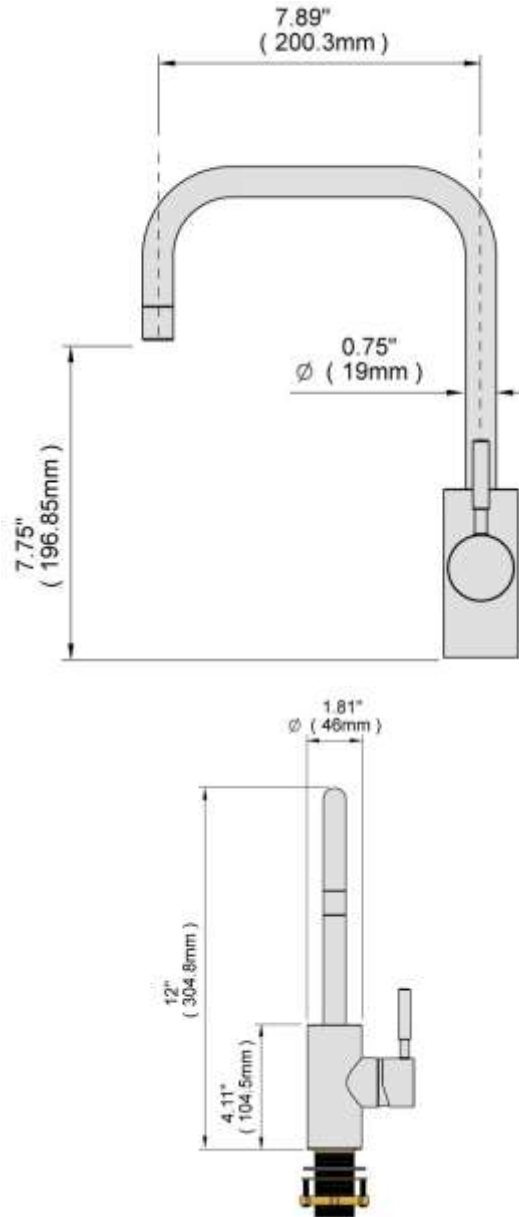

KITCHEN FAUCET

KF1061BR2-10PC

Description

- Brass Material
- Single lever handle

Codes/Standards Applicable

Specified model meets or exceeds the following:

- ASME A112.18.1
- 2.2 GPM at 60 PSI
- Available with flow restrictor
- 2.0, 1.8 and 1.5 GPM available upon request
- ADA Compliant
- NSF-61 Certified (no lead)

Colors/Finishes

- Polished Chrome
- Brushed Chrome
- Polished Nickel
- Satin Nickel

KITCHEN FAUCET
KF1061BR2-10PC

Product Diagram