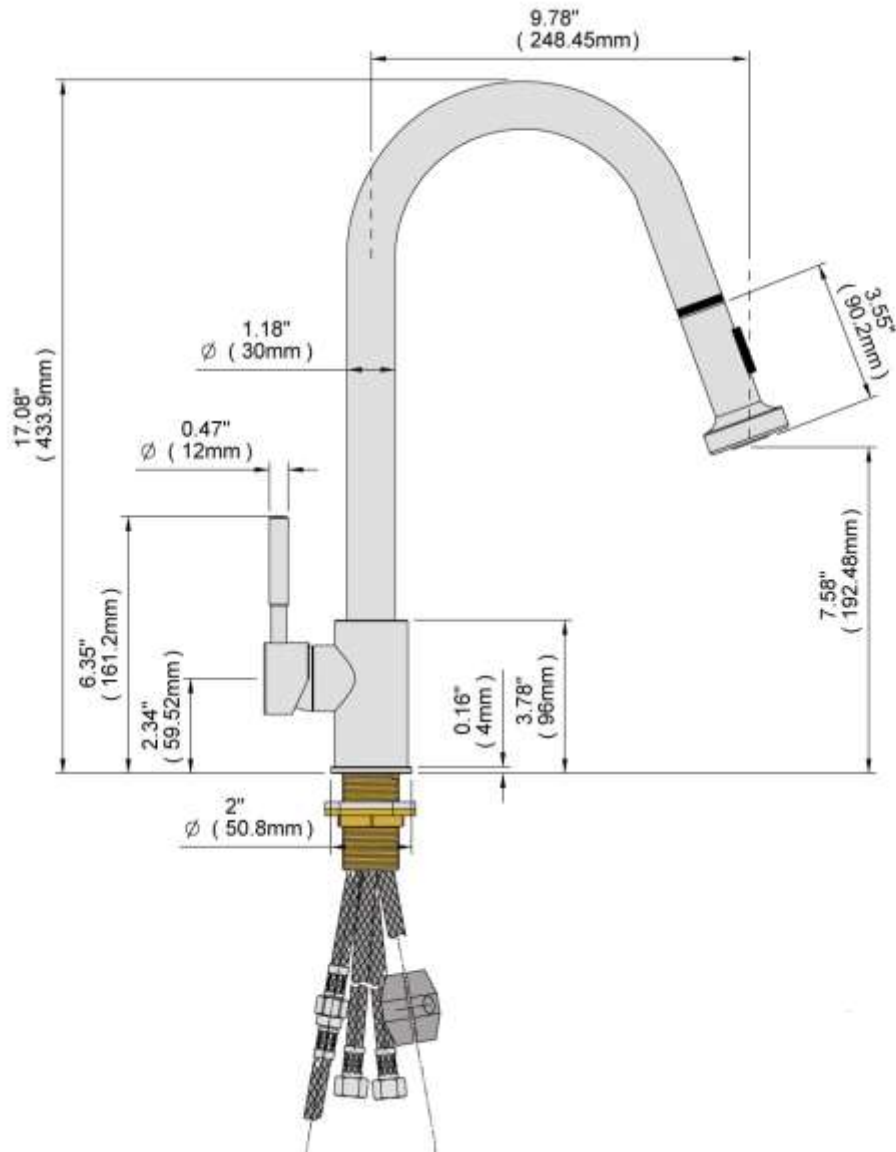

KITCHEN FAUCET

KF1033BR2-24PC-B

Description

- Brass Material
- Single Lever Handle
- Two Function Pull down faucet
- Stream and spray

Codes/Standards Applicable

Specified model meets or exceeds the following:

- ASME A112.18.1
- 2.2 GPM at 60 PSI
- ADA Compliant

Colors/Finishes

- Polished Chrome
- Brushed Chrome
- Polished Nickel
- Satin Nickel

KITCHEN FAUCET
KF1033BR2-24PC-B

Product Diagram