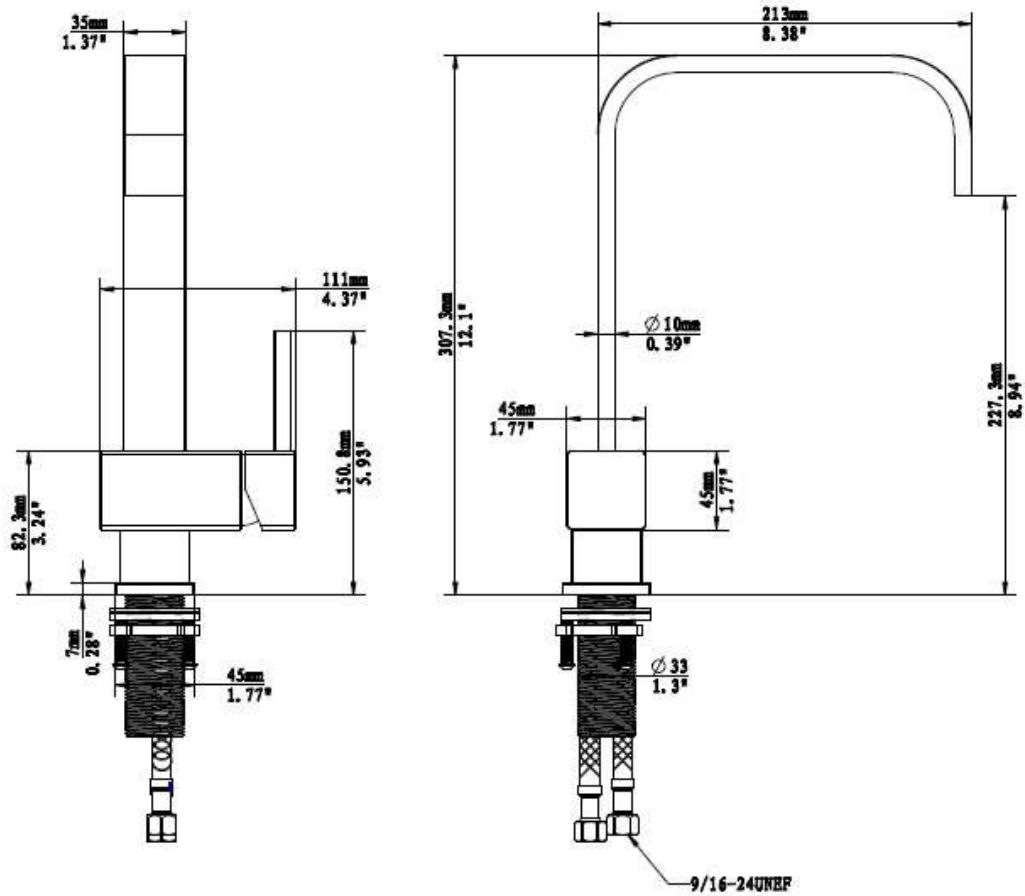

KITCHEN FAUCET
KF1032BR2PC

Description

- Brass Material

Codes/Standards Applicable

Specified model meets or exceeds the following:

- ASME A112.18.1
- ADA Compliant
- 2.2 GPM at 60 PSI

Colors/Finishes

- Polished Chrome
- Brushed Chrome
- Polished Nickel
- Satin Nickel

KITCHEN FAUCET
KF1032BR2PC

Product Diagram