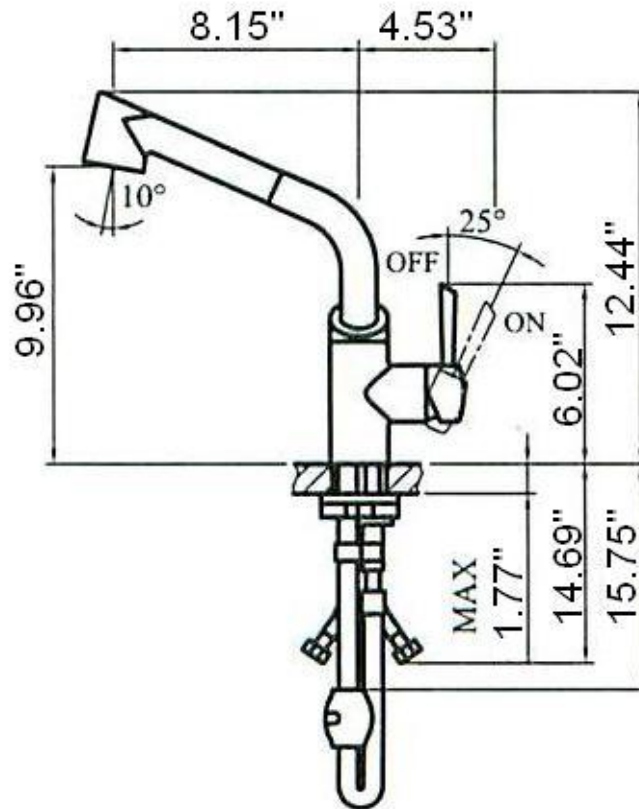

KITCHEN FAUCET

KF1014BR2-24PC

Description

- Brass Material
- Two function pull out spray head
- Single lever handle
- Ceramic cartridge

Codes/Standards Applicable

Specified model meets or exceeds the following:

- ASME A112.18.1
- 2.2 GPM at 60 PSI
- ADA Compliant

Colors/Finishes

- Polished Chrome
- Brushed Chrome
- Polished Nickel
- Satin Nickel

KITCHEN FAUCET

KF1014BR2-24PC

Product Diagram