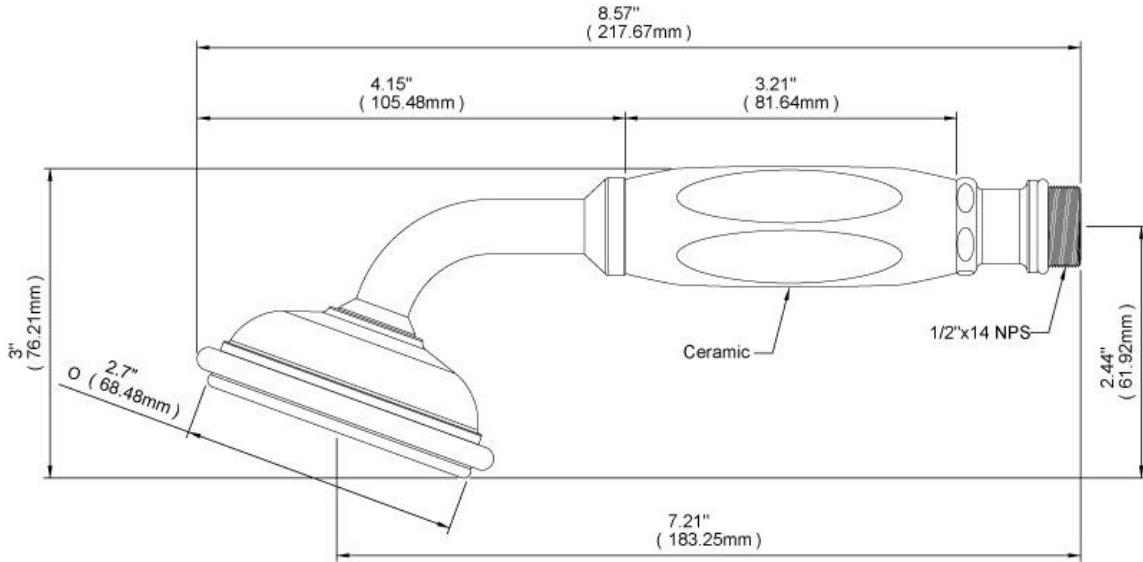

**HAND HELD SHOWER**

HH1017BR19SN-SN

**Description**

- Brass Material

**Available Accessories**

- Hose
- Elbow
- Holder

**Colors/Finishes**

- Polished Chrome
- Brushed Chrome
- Polished Nickel
- Satin Nickel

**HAND HELD SHOWER**

HH1017BR19SN-SN

**Program Diagram**