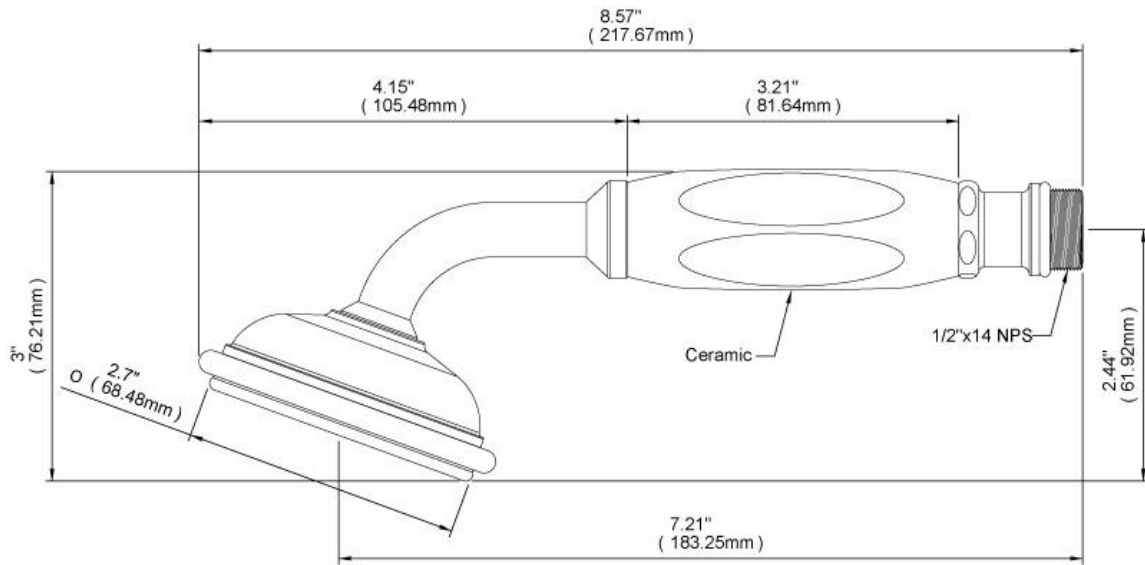

HAND HELD SHOWER

HH1017BR19SN-B

Description

- Brass Material

Available Accessories

- Hose
- Elbow
- Holder

Colors/Finishes

- Polished Chrome
- Brushed Chrome
- Polished Nickel
- Satin Nickel

HAND HELD SHOWER

HH1017BR19SN-B

Program Diagram