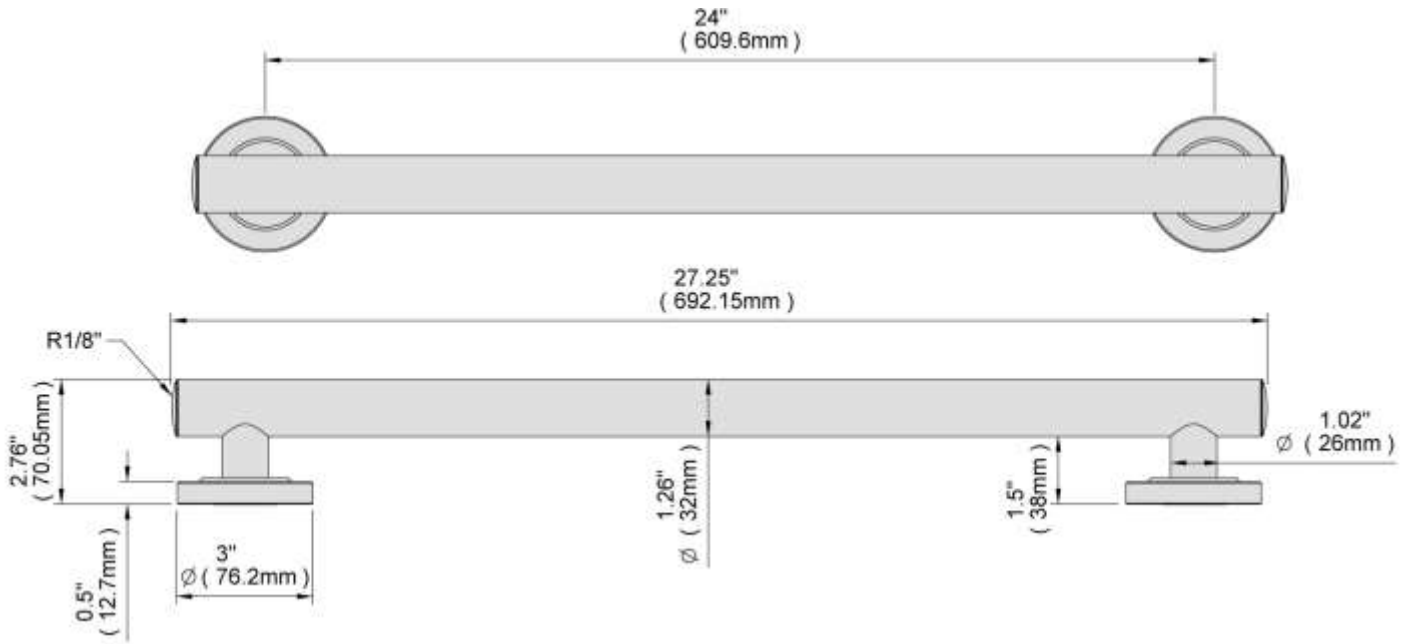

GRAB BAR
GB1000SS13PC-24

Description

- Stainless Steel
- 24" length
- Available in custom lengths

Codes/Standards Applicable

Specified model meets or exceeds the following:

- ADA compliant

Colors/Finishes

- Polished
- Brushed

GRAB BAR

GB1000SS13PC-24

Product Diagram