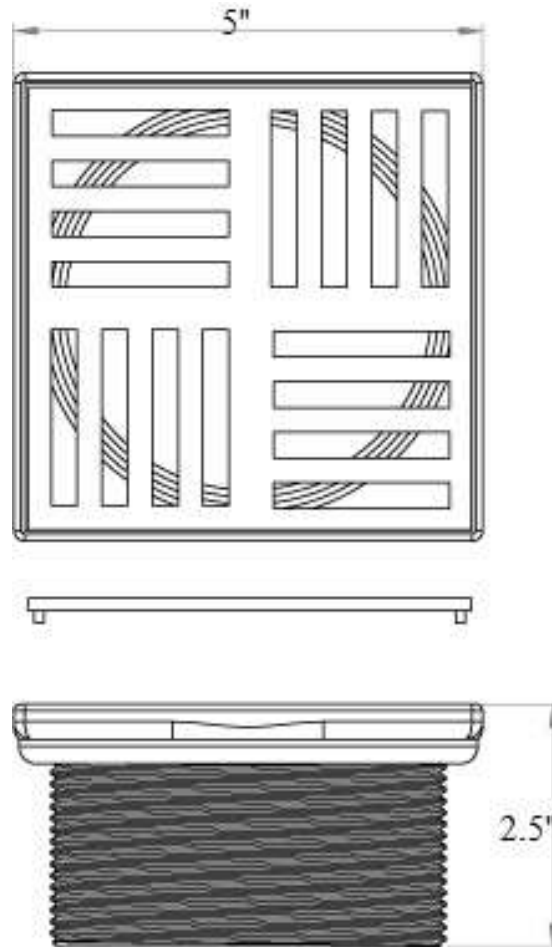

FLOOR DRAIN

FD1000BR13PC

Description

- Brass with Stainless steel grid
- Attractive, flat overflow cap. NO SCREWS

Codes/Standards Applicable

Specified model meets or exceeds the following:

ASME A112.18.2

Colors/Finishes

- Polished Chrome
- Brushed Chrome
- Polished Nickel
- Satin Nickel

FLOOR DRAIN
FD1000BR13PC

Product Diagram