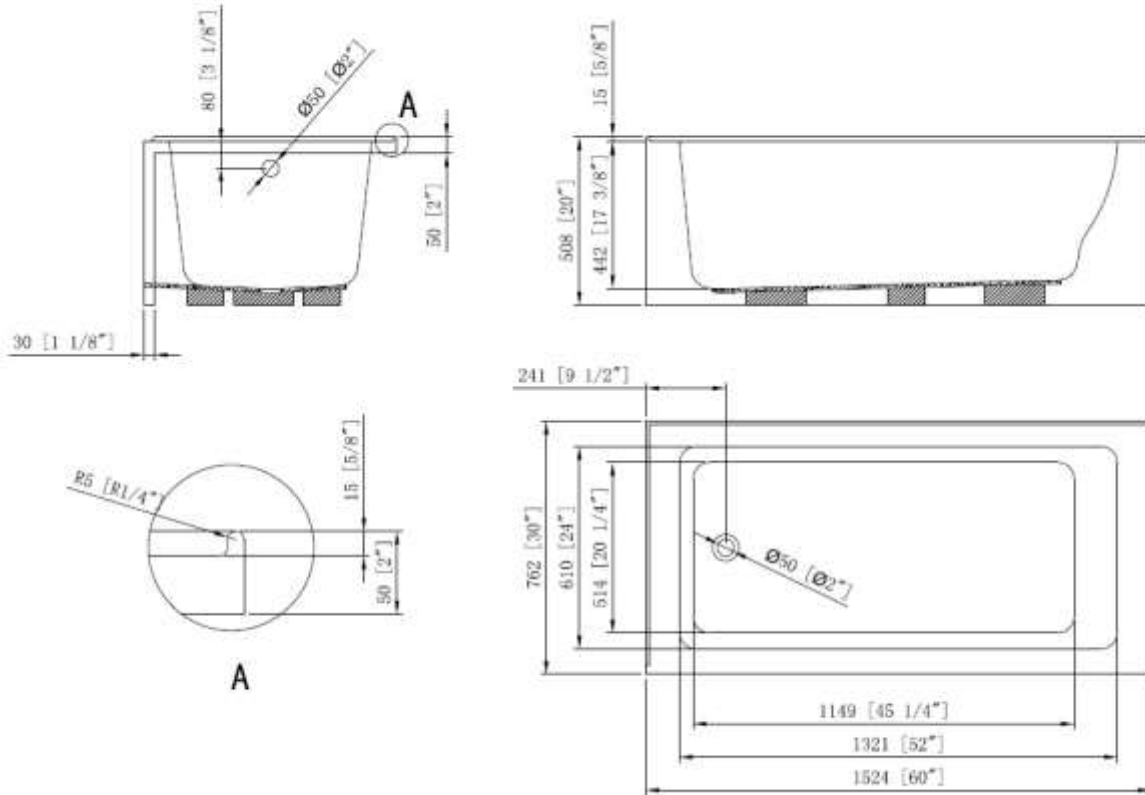

BATH TUB - CATALINA

BT2063AC1-L

Description

- 60" x 30" x 18"
- Integral Apron with Integral Tile Flange
- 100% Lucite Acrylic with Fiberglass Reinforcement
- Alcove Installation
- Leveling Legs on Bottom for Added Support

Codes/Standards Applicable

Specified model meets or exceeds the following:

- ANSI Z-124.1.2
- ADA

Colors

- White

BATH TUB - CATALINA

BT2063AC1-L

Product Diagram