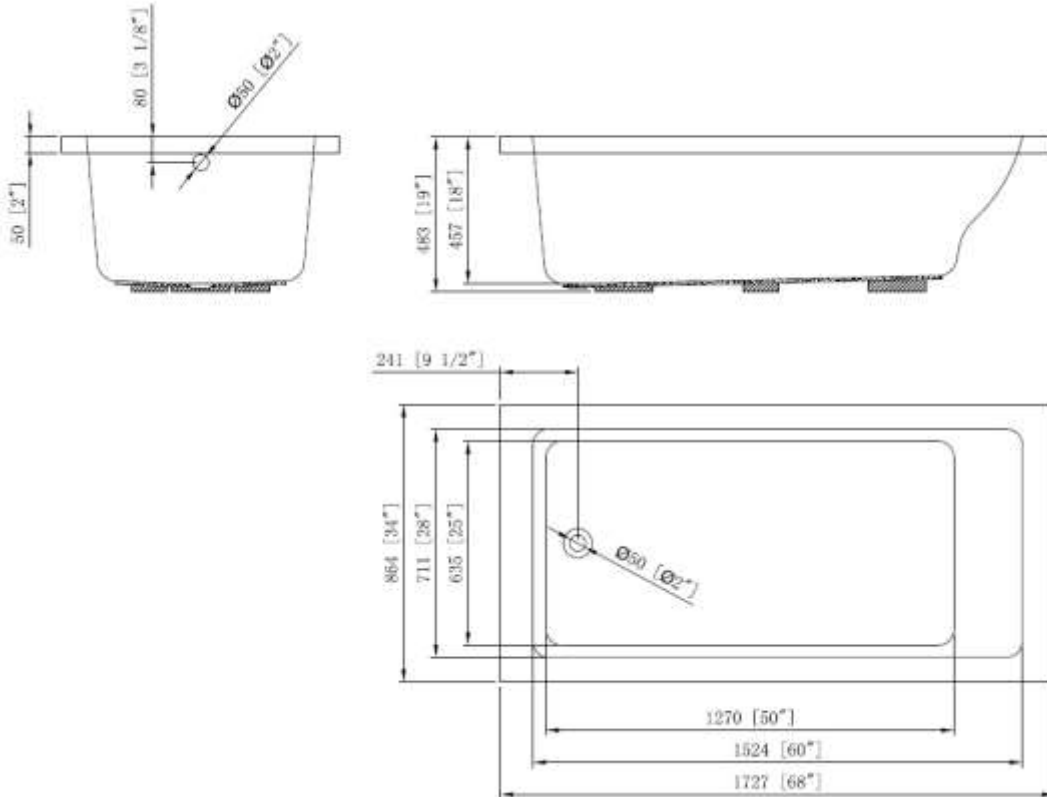

BATH TUB - CATALINA

BT2061AC5

Description

- 68" x 34" x 19"
- 100% Lucite Acrylic with Fiberglass Reinforcement
- Can be used for Drop In or Undermount
- Leveling Legs on Bottom for Added Support

Codes/Standards Applicable

Specified model meets or exceeds the following:

- ANSI Z-124.1.2

Colors

- White
- Other colors available upon request

BATH TUB - CATALINA

BT2061AC5

Product Diagram