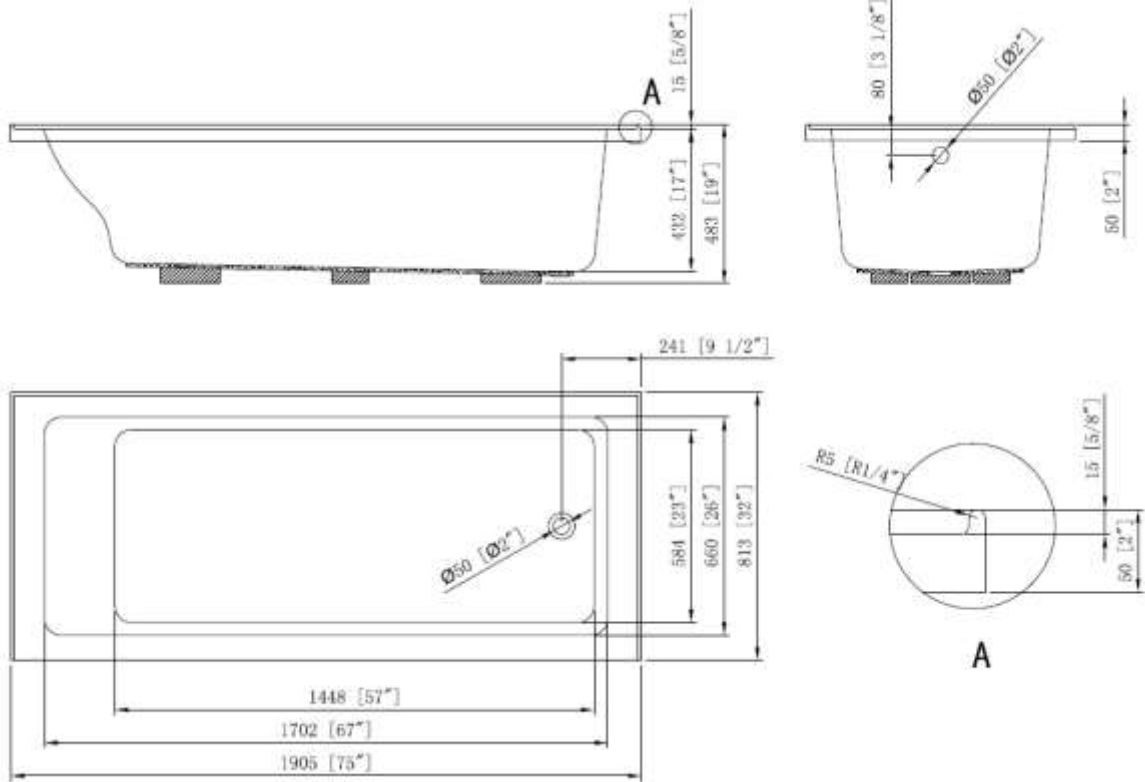

BATH TUB - CATALINA

BT2060AC18-R

Description

- 75" x 32" x 19"
- 100% Lucite Acrylic with Fiberglass Reinforcement
- Alcove Installation
- Integral 3 Side Tile Flange
- Leveling Legs on Bottom for Added Support

Codes/Standards Applicable

Specified model meets or exceeds the following:

- ANSI Z-124.1.2

Colors

- White
- Other colors available upon request

BATH TUB - CATALINA

BT2060AC18-R

Product Diagram