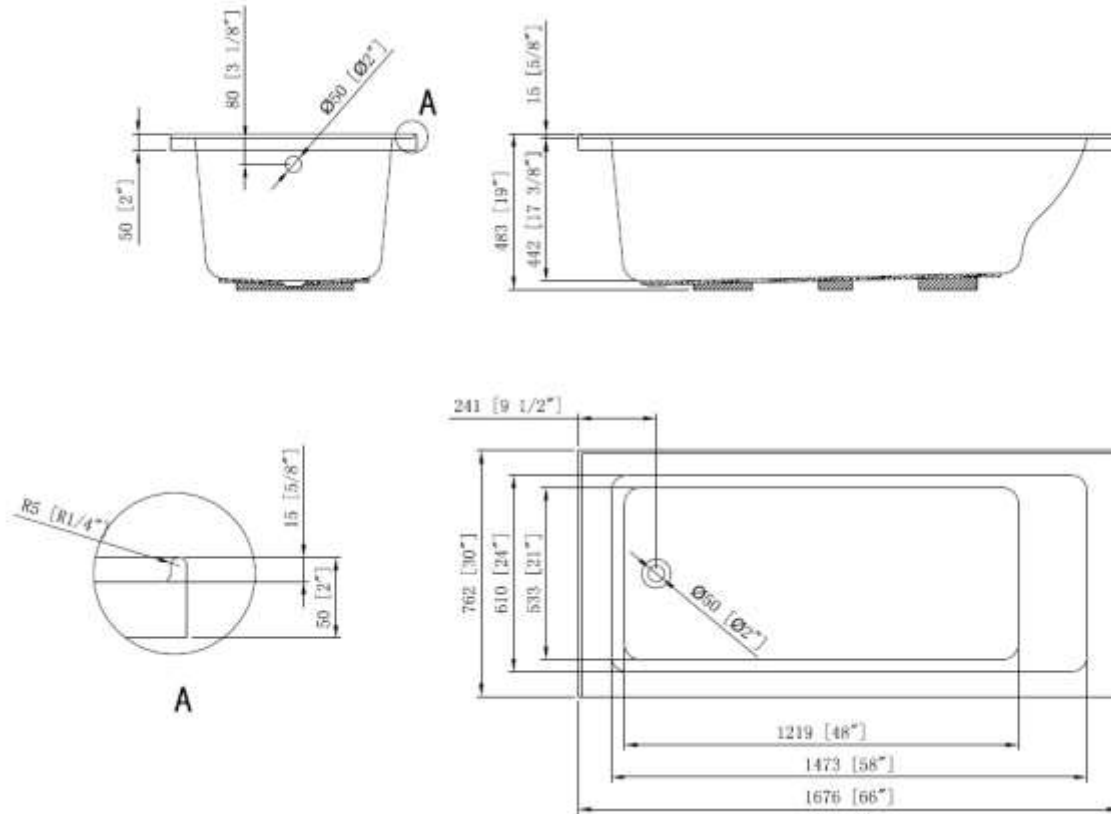

**BATH TUB - CATALINA**

BT2059AC18-L

**Description**

- 66" x 30" x 19"
- 100% Lucite Acrylic with Fiberglass Reinforcement
- Alcove Installation
- Integral 3 Side Tile Flange
- Leveling Legs on Bottom for Added Support

**Codes/Standards Applicable**

Specified model meets or exceeds the following:

- ANSI Z-124.1.2

**Colors**

- White
- Other colors available upon request

**BATH TUB - CATALINA**

BT2059AC18-L

**Product Diagram**