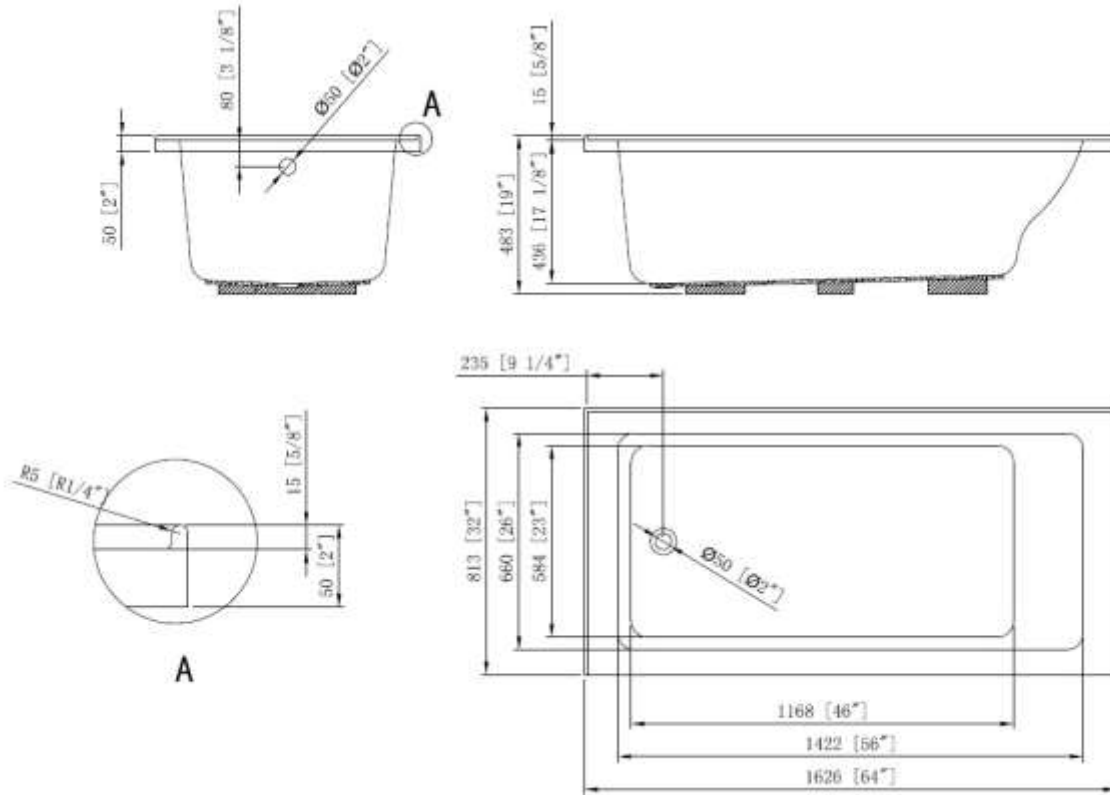

BATH TUB - CATALINA

BT2058AC18-L

Description

- 64" x 32" x 19"
- 100% Lucite Acrylic with Fiberglass Reinforcement
- Alcove Installation
- Integral 3 Side Tile Flange
- Leveling Legs on Bottom for Added Support

Codes/Standards Applicable

Specified model meets or exceeds the following:

- ANSI Z-124.1.2

Colors

- White
- Other colors available upon request

BATH TUB - CATALINA

BT2058AC18-L

Product Diagram