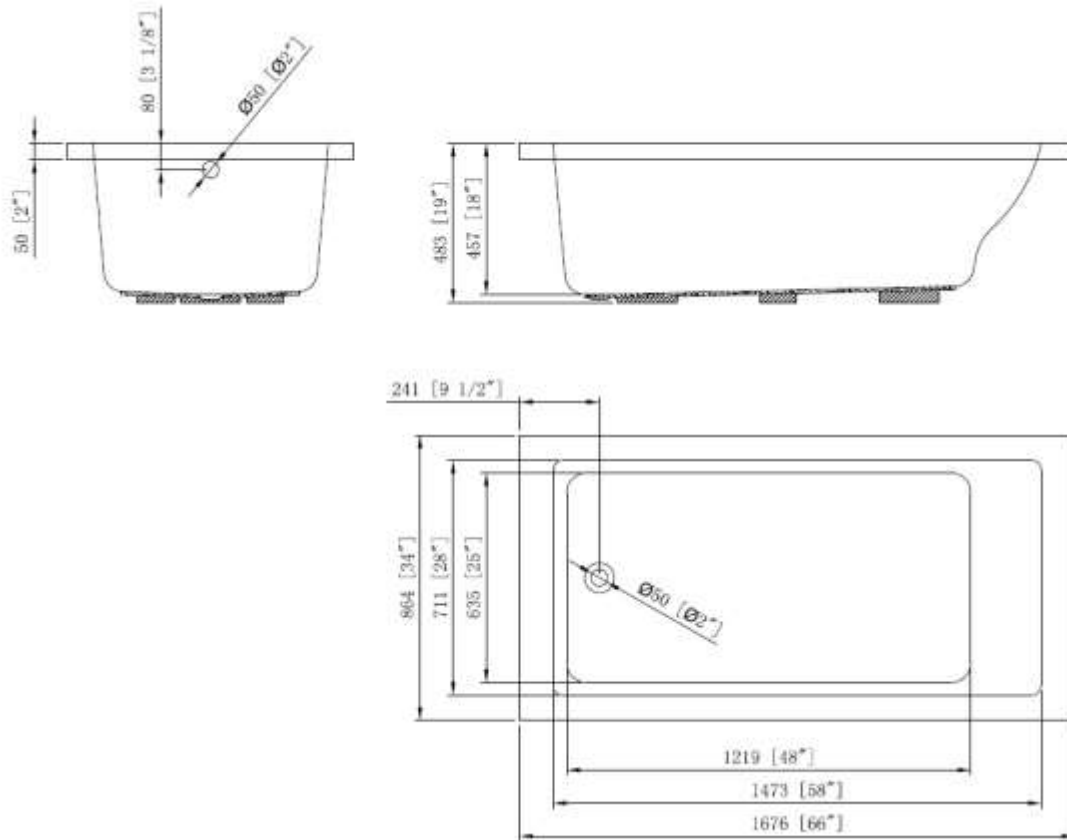

BATH TUB - CATALINA

BT2057AC5

Description

- 66" x 34" x 19"
- 100% Lucite Acrylic with Fiberglass Reinforcement
- Can be used for Drop In or Undermount
- Leveling Legs on Bottom for Added Support

Codes/Standards Applicable

Specified model meets or exceeds the following:

- ANSI Z-124.1.2

Colors

- White
- Other colors available upon request

BATH TUB - CATALINA

BT2057AC5

Product Diagram