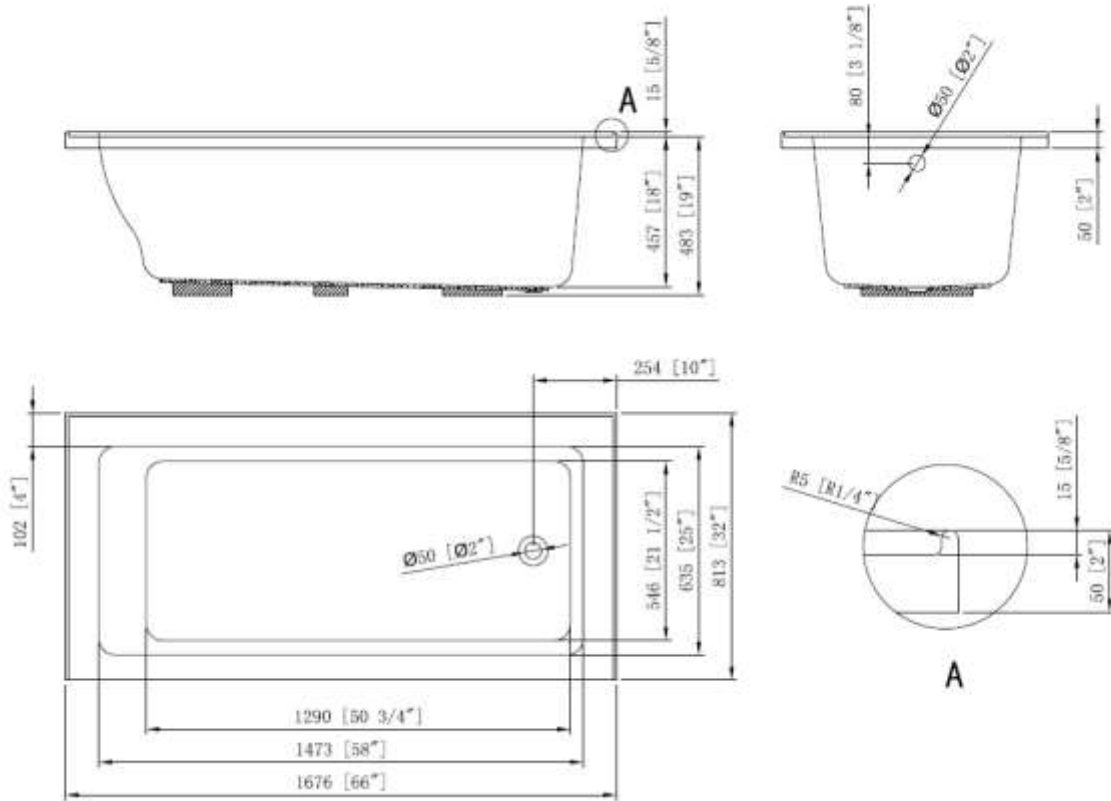

**BATH TUB - CATALINA**

BT2053AC18-R

**Description**

- 66" x 32" x 19"
- 100% Lucite Acrylic with Fiberglass Reinforcement
- Alcove tub with Integral tile flange
- Leveling Legs on Bottom for Added Support

**Codes/Standards Applicable**

Specified model meets or exceeds the following:

- ANSI Z-124.1.2

**Colors**

- White

**BATH TUB - CATALINA**  
BT2053AC18-R

**Product Diagram**