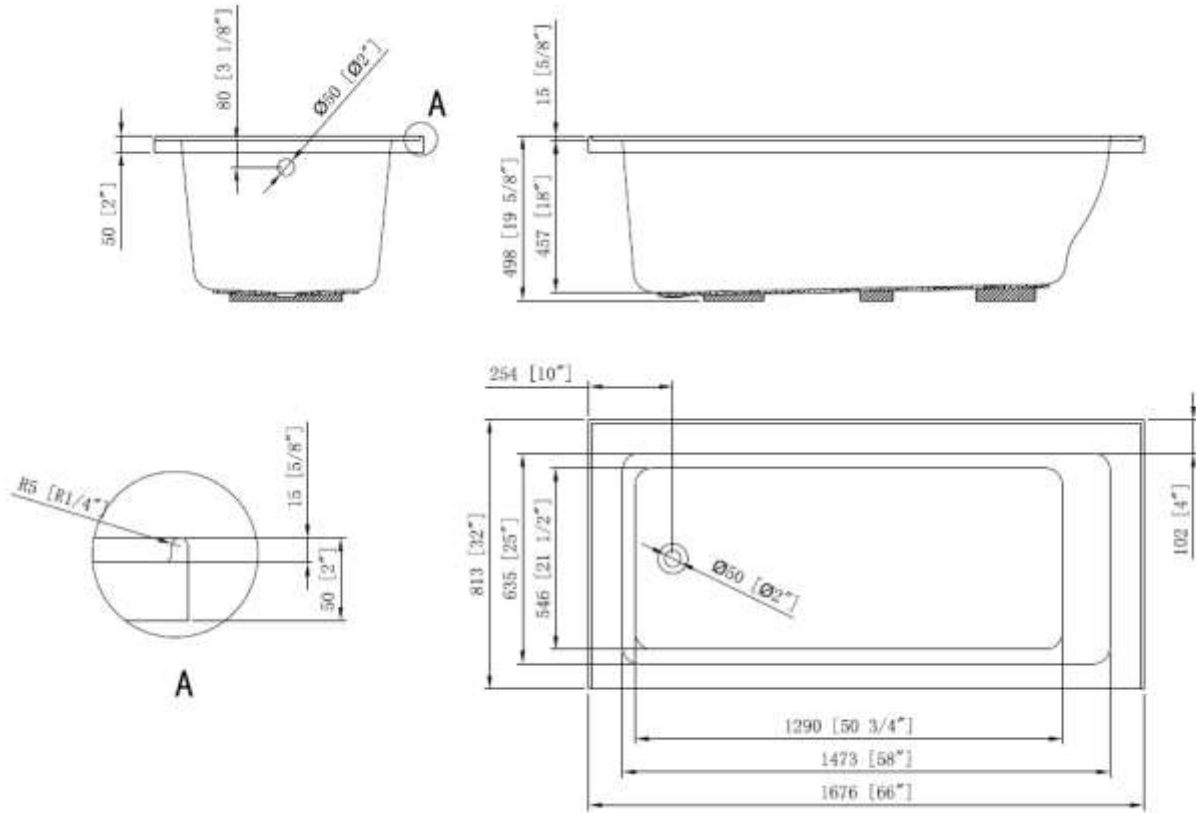

BATH TUB - CATALINA

BT2053AC18-L

Description

- 66" x 32" x 19"
- 100% Lucite Acrylic with Fiberglass Reinforcement
- Alcove tub with Integral tile flange
- Leveling Legs on Bottom for Added Support

Codes/Standards Applicable

Specified model meets or exceeds the following:

- ANSI Z-124.1.2

Colors

- White

BATH TUB - CATALINA
BT2053AC18-L

Product Diagram