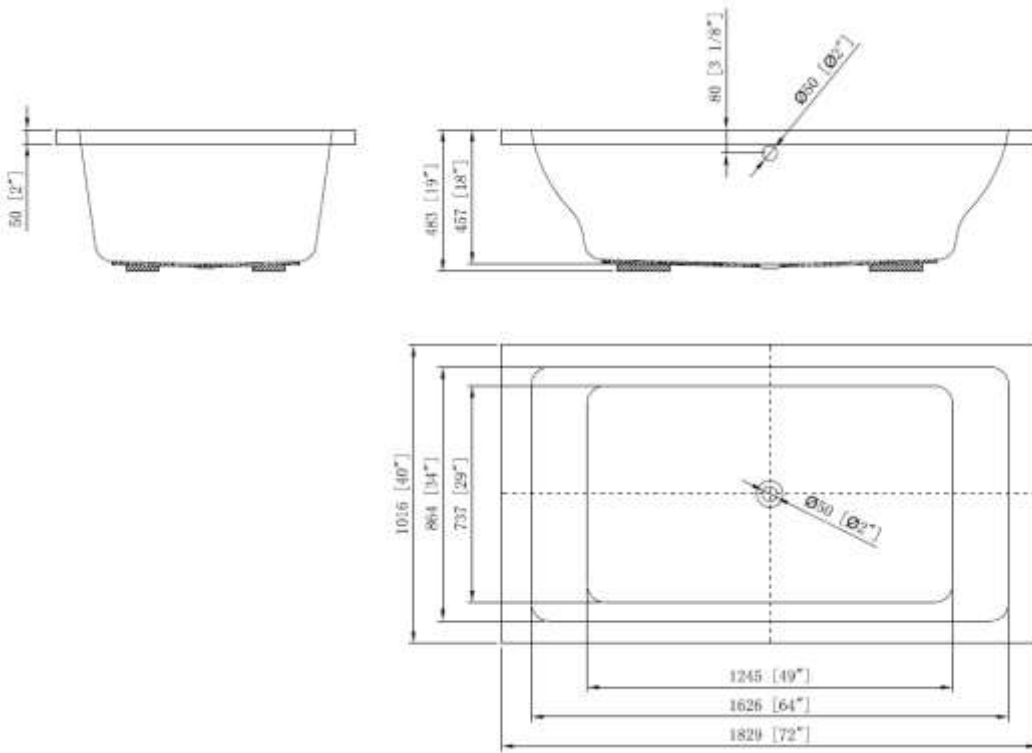

BATH TUB - CATALINA

BT2051AC5

Description

- 72" x 40" x 19"
- 100% Acrylic with Fiberglass Reinforcement
- Side overflow with center drain
- Can be used for Drop In or Undermount
- Leveling Legs on Bottom for Added Support

Codes/Standards Applicable

Specified model meets or exceeds the following:

- ANSI Z-124.1.2

Colors

- White
- Other colors available upon request

BATH TUB - CATALINA

BT2051AC5

Product Diagram