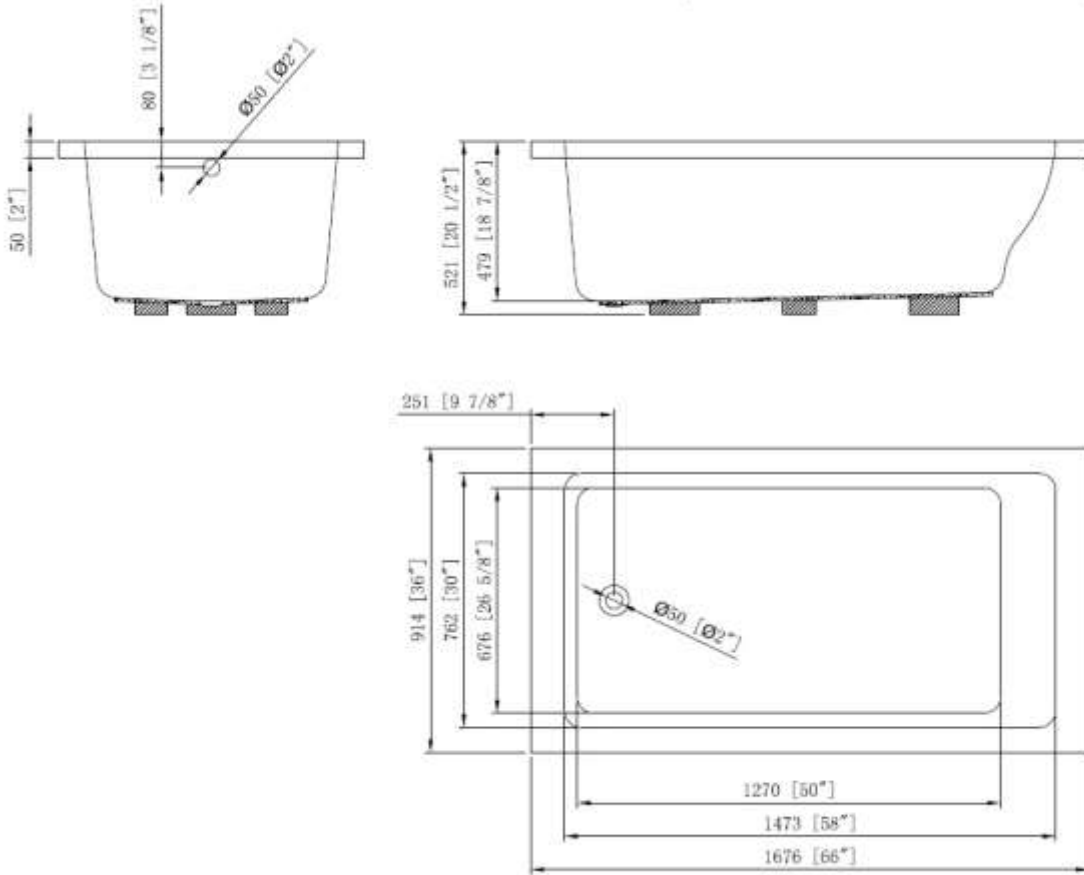

BATH TUB - CATALINA

BT2034AC5

Description

- 66" x 36" x 19"
- 100% Lucite Acrylic with Fiberglass Reinforcement
- Can be used for Drop In or Undermount
- Leveling Legs on Bottom for Added Support
- Available with three sided integral tile flange

Codes/Standards Applicable

Specified model meets or exceeds the following:

- ANSI Z-124.1.2

Colors

- White
- Other colors available upon request

BATH TUB - CATALINA

BT2034AC5

Product Diagram