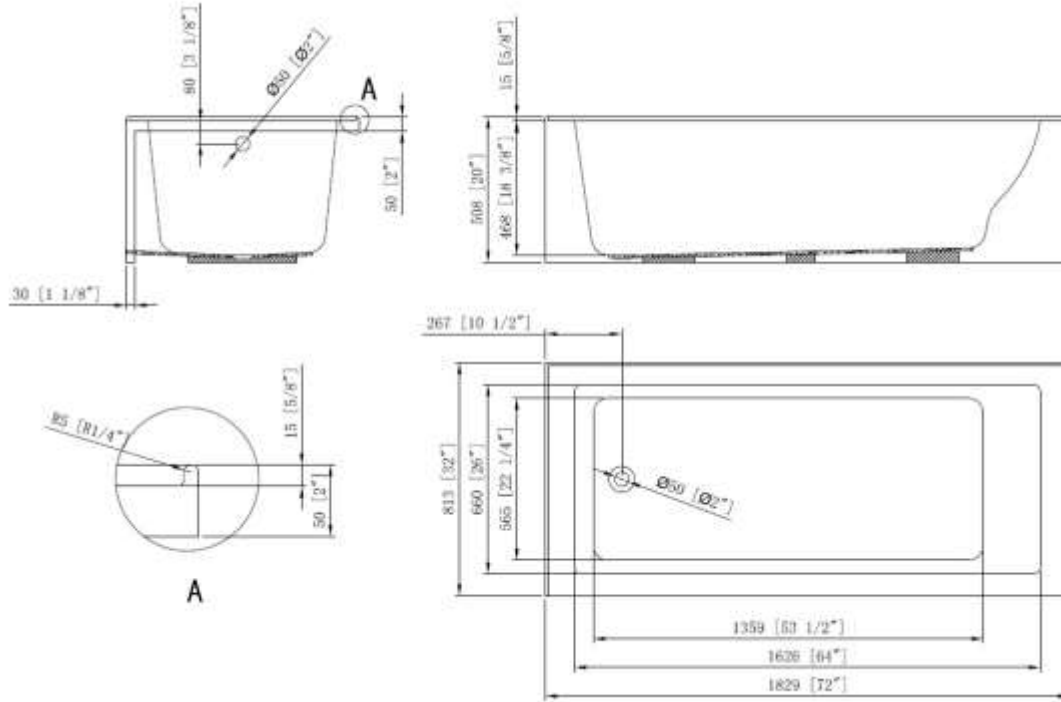

BATH TUB - CATALINA

BT2014AC18-L

Description

- 72" x 32" x 20"
- Integral Apron with Integral Tile Flange
- 100% Lucite Acrylic with Fiberglass Reinforcement
- Alcove Installation
- Leveling Legs on Bottom for Added Support

Codes/Standards Applicable

Specified model meets or exceeds the following:

- ANSI Z-124.1.2

Colors/Finishes

- White

BATH TUB - CATALINA

BT2014AC18-L

Product Diagram