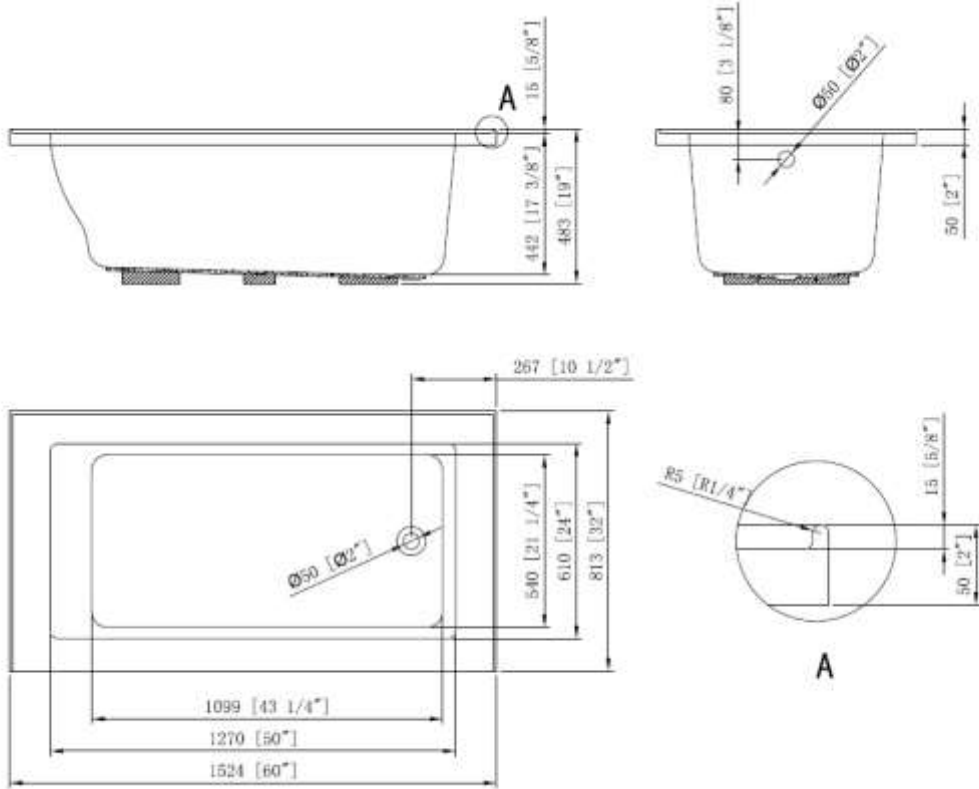

BATH TUB - CATALINA

BT2007AC18-R

Description

- 60" x 32" x 19"
- 100% Lucite Acrylic with Fiberglass Reinforcement
- Leveling Legs on Bottom for Added Support

Codes/Standards Applicable

Specified model meets or exceeds the following:

- ANSI Z-124.1.2

Colors/Finishes

- Acrylic
- White

BATH TUB - CATALINA

BT2007AC18-R

Product Diagram