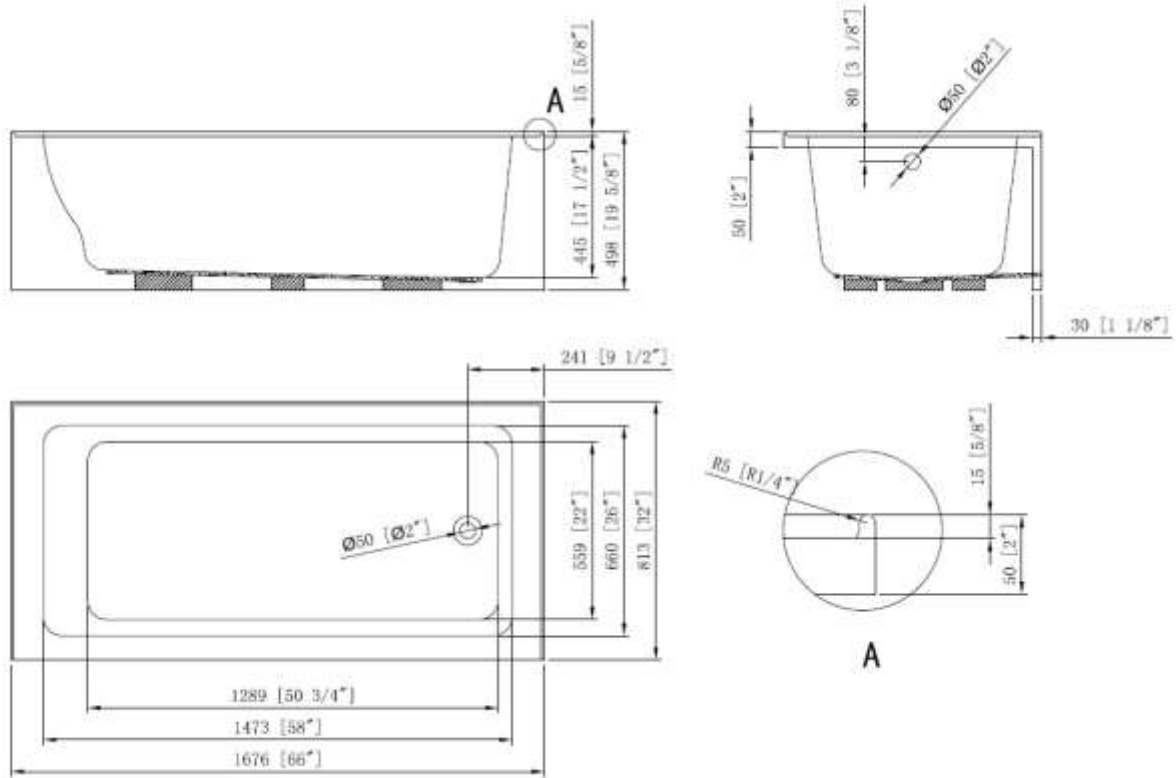

BATH TUB - CATALINA

BT2006AC1-R

Description

- 66" x 32" x 19"
- Integral Flat Front Apron with Integral Tile Flange
- 100% Lucite Acrylic with Fiberglass Reinforcement
- Alcove Installation
- Leveling Legs on Bottom for Added Support

Codes/Standards Applicable

Specified model meets or exceeds the following:

- ANSI Z-124.1.2
- Available as ADA and any other custom height

Colors

- White

BATH TUB - CATALINA
BT2006AC1-R

Product Diagram