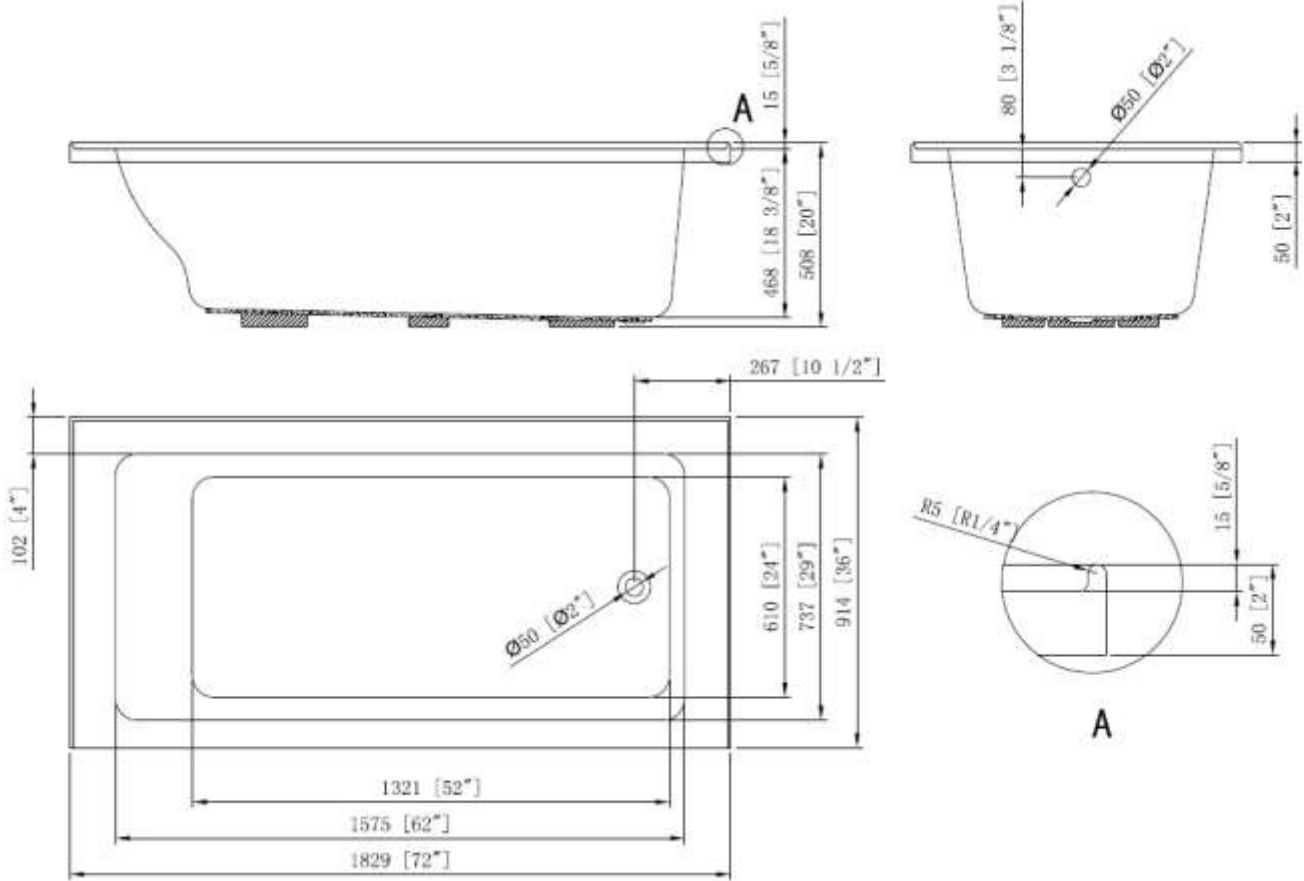

BATH TUB - CATALINA

BT2005AC18-R

Description

- 72" x 36" x 20"
- 100% Lucite Acrylic with Fiberglass Reinforcement
- Alcove Installation
- Integral 3 Side Tile Flange
- Leveling Legs on Bottom for Added Support

Codes/Standards Applicable

Specified model meets or exceeds the following:

- ANSI Z-124.1.2

Colors

- White
- Other colors available upon request

BATH TUB - CATALINA

BT2005AC18-R

Product Diagram