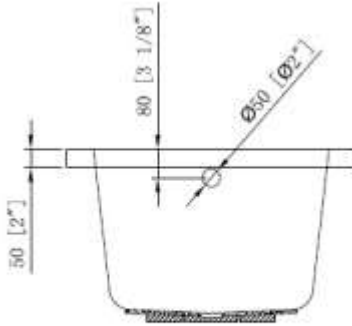

BATH TUB - CATALINA

BT2003AC5

Description

- 66" x 32" x 19"
- 100% Lucite Acrylic with Fiberglass Reinforcement
- Can be used for Drop In or Undermount
- Leveling Legs on Bottom for Added Support

Codes/Standards Applicable

Specified model meets or exceeds the following:

- ANSI Z-124.1.2

Colors

- White
- Other colors available upon request

BATH TUB - CATALINA
BT2003AC5

Product Diagram