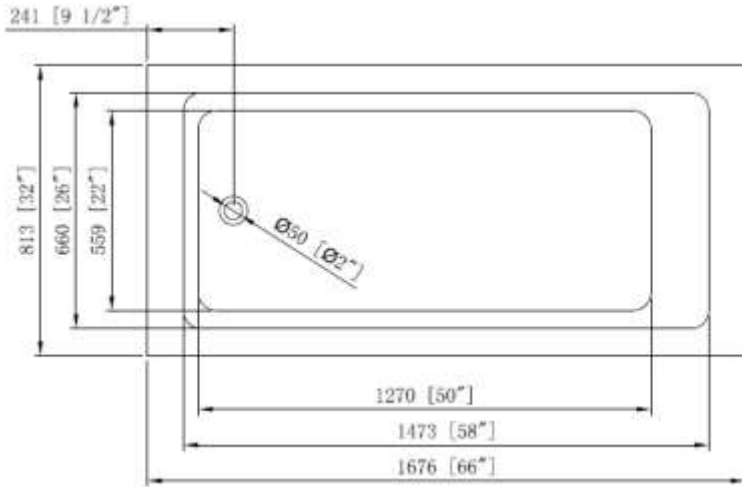

BATH TUB - CATALINA

BT2003AC5

Description

- 66" x 32" x 19"
- 100% Lucite Acrylic with Fiberglass Reinforcement
- Can be used for Drop In or Undermount
- Leveling Legs on Bottom for Added Support

Codes/Standards Applicable

Specified model meets or exceeds the following:

- ANSI Z-124.1.2

Colors

- White
- Other colors available upon request

BATH TUB - CATALINA
BT2003AC5

Product Diagram