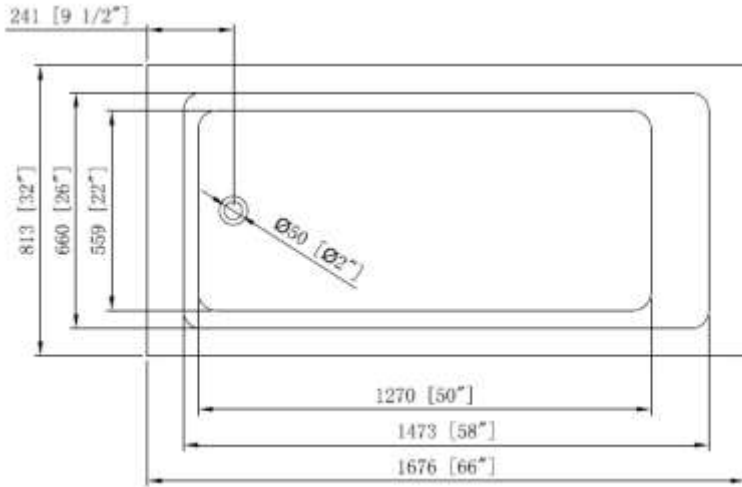

BATH TUB - CATALINA

BT2003AC5

Description

- 66" x 32" x 19"
- 100% Lucite Acrylic with Fiberglass Reinforcement
- Can be used for Drop In or Undermount
- Leveling Legs on Bottom for Added Support
- Lucite Acrylic

Codes/Standards Applicable

Specified model meets or exceeds the following:

- ANSI Z-124.1.2

Colors

- White
- Other colors available upon request

BATH TUB - CATALINA

BT2003AC5

Product Diagram