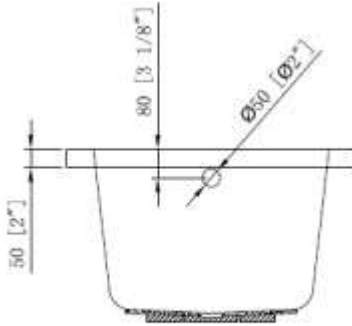

BATH TUB - CATALINA

BT2003AC5

Description

- 66" x 32" x 19"
- 100% Lucite Acrylic with Fiberglass Reinforcement
- Can be used for Drop In or Undermount
- Leveling Legs on Bottom for Added Support
- Lucite Acrylic

Codes/Standards Applicable

Specified model meets or exceeds the following:

- ANSI Z-124.1.2

Colors

- White
- Other colors available upon request

BATH TUB - CATALINA

BT2003AC5

Product Diagram