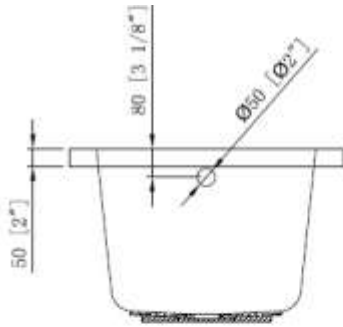

BATH TUB - CATALINA

BT2001AC5

Description

- 60" x 30" x 19"
- 100% Lucite Acrylic with Fiberglass Reinforcement
- Can be used for Drop In or Undermount
- Leveling Legs on Bottom for Added Support
- Available with three sided integral tile flange

Codes/Standards Applicable

Specified model meets or exceeds the following:

- ANSI Z-124.1.2

Colors

- White
- Other colors available upon request

BATH TUB - CATALINA

BT2001AC5

Product Diagram