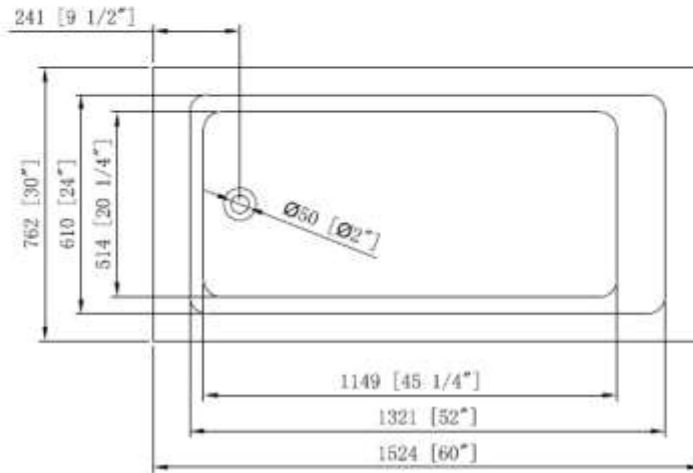

BATH TUB - CATALINA

BT2001AC5

Description

- 60" x 30" x 19"
- 100% Lucite Acrylic with Fiberglass Reinforcement
- Can be used for Drop In or Undermount
- Leveling Legs on Bottom for Added Support
- Available with three sided integral tile flange

Codes/Standards Applicable

Specified model meets or exceeds the following:

- ANSI Z-124.1.2

Colors

- White
- Other colors available upon request

BATH TUB - CATALINA

BT2001AC5

Product Diagram